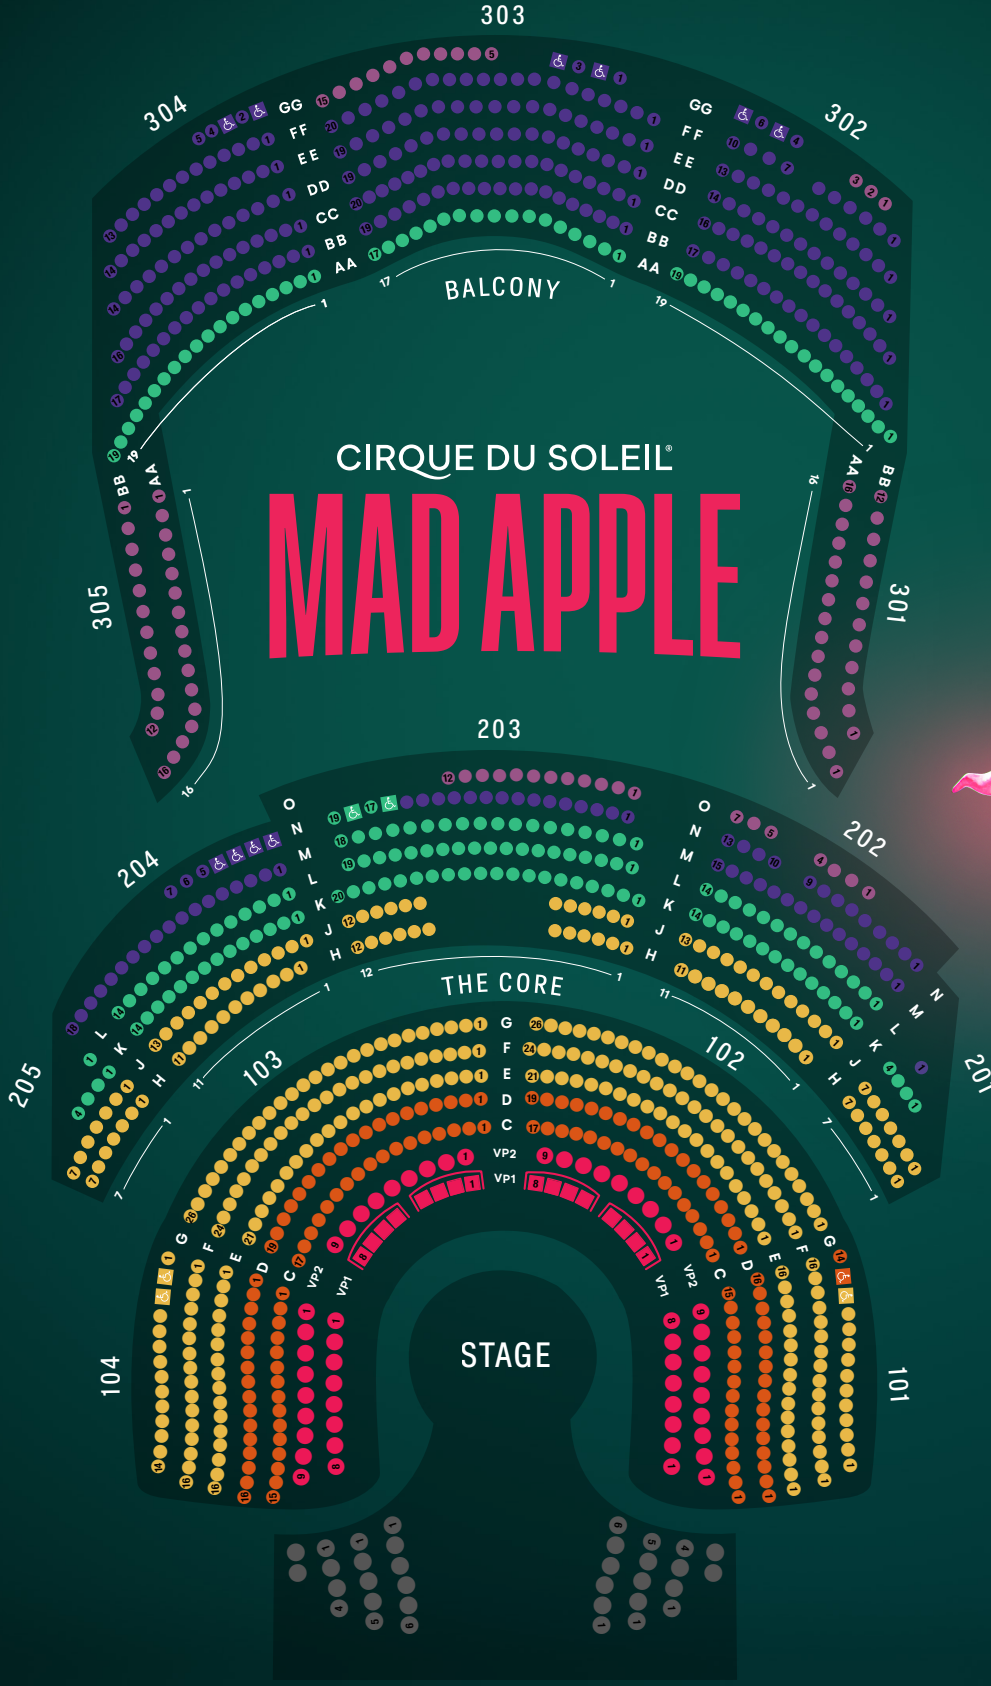

- VIP
- GOLDEN CIRCLE
- CATEGORY C
- CATEGORY D
- CATEGORY E
- BAR STOOLS
- IN-STAGE SEATS

THEATER CAPACITY
1,162

Subject to rescaling and changes without notice

Visit madapplelv.com